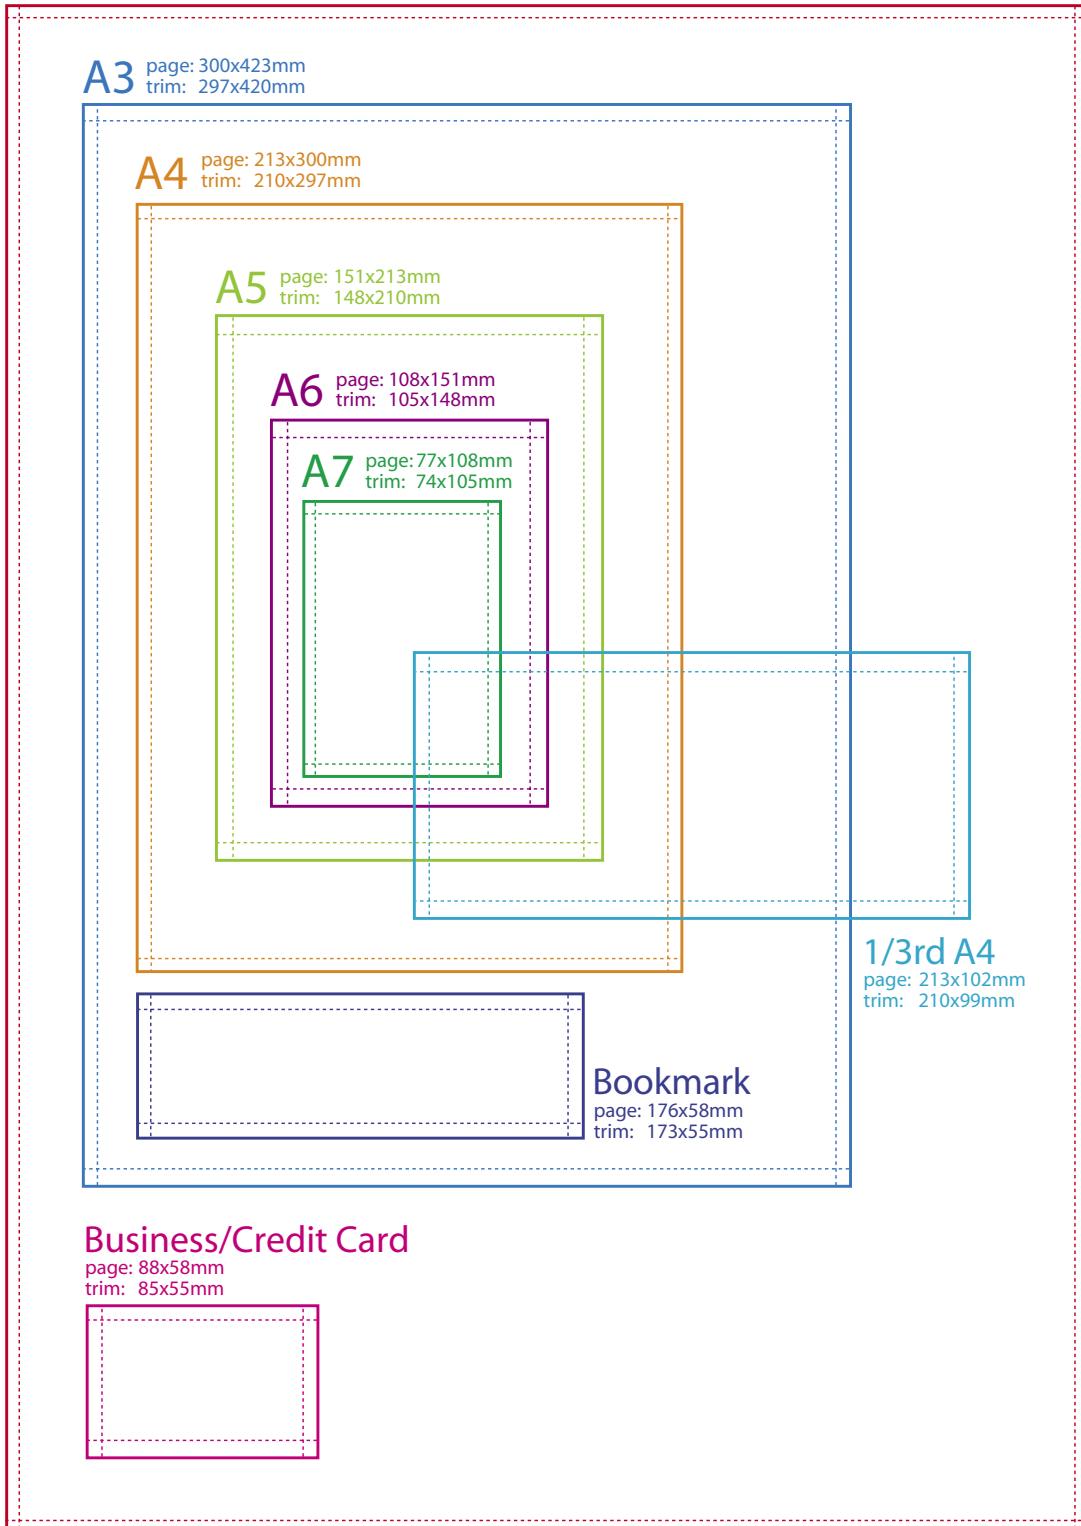

STANDARD PAGE SIZES

A0 page: 844x1191mm
trim: 840x1188mm

A1 page: 597x844mm
trim: 594x841mm

A2 page: 423x597mm
trim: 420x594mm

NOT TO SCALE